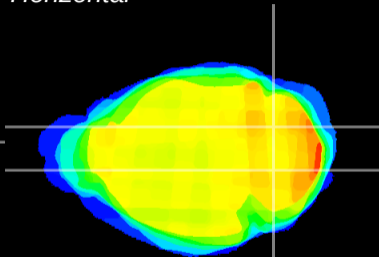

Coronal

Sagittal-R

Sagittal-L

ViBrism: CX12297
Horizontal

Cb nucleus