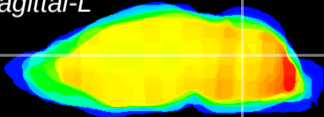

Coronal

Sagittal-R

Sagittal-L

ViBrism: CX12297
Horizontal

Cb nucleus