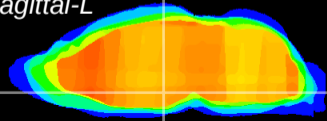

Coronal

Sagittal-R

Sagittal-L

ViBrism: CX12298
Horizontal

DM