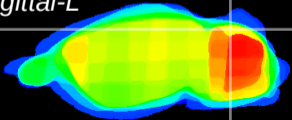

Coronal

Sagittal-R

Sagittal-L

ViBrism: CX12301
Horizontal

Cb lobe