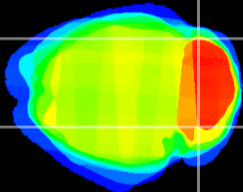

Coronal

Sagittal-R

Sagittal-L

ViBrism: CX12301
Horizontal

Cb lobe