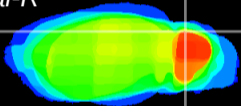

Coronal

Sagittal-R

Sagittal-L

ViBrism: CX12301
Horizontal

Cb lobe