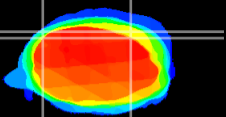

Coronal

Sagittal-R

Sagittal-L

ViBrism: CX12301
Horizontal

Cb lobe