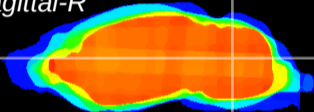

Coronal

Sagittal-R

Sagittal-L

ViBrism: CX12302
Horizontal

Cb nucleus