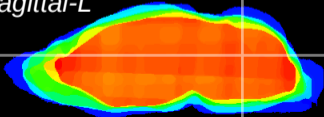

Coronal

Sagittal-R

Sagittal-L

ViBrism: CX12302
Horizontal

Cb nucleus