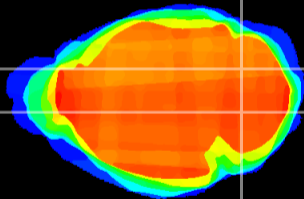

Coronal

Sagittal-R

Sagittal-L

ViBrism: CX12302
Horizontal

Cb nucleus