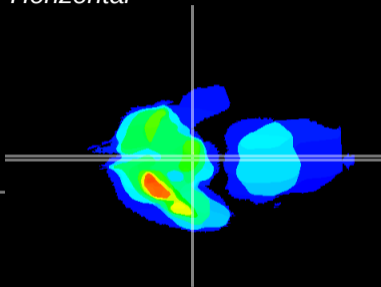

Coronal

Sagittal-R

Sagittal-L

ViBrism: CX12302
Horizontal

ME