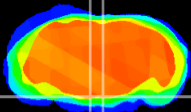

Coronal

Sagittal-R

Sagittal-L

ViBrism: CX12302
Horizontal

Pn