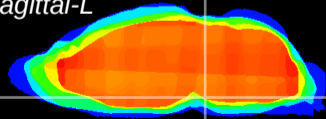

Coronal

Sagittal-R

Sagittal-L

ViBrism: CX12302
Horizontal

Pn