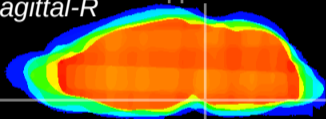

Coronal

Sagittal-R

Sagittal-L

ViBrism: CX12302
Horizontal

Pn