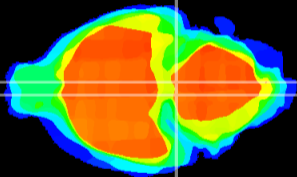

Coronal

Sagittal-R

Sagittal-L

ViBrism: CX12302
Horizontal

Pn