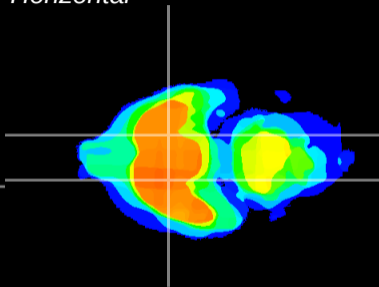

Coronal

Sagittal-R

Sagittal-L

ViBrism: CX12305
Horizontal

S0