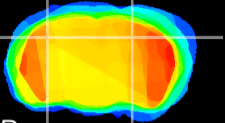

Coronal

Sagittal-R

Sagittal-L

ViBrism: CX12307
Horizontal

CA2/CA3