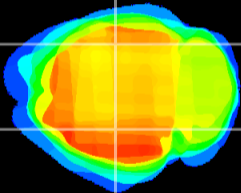

Coronal

Sagittal-R

Sagittal-L

ViBrism: CX12307
Horizontal

CA2/CA3