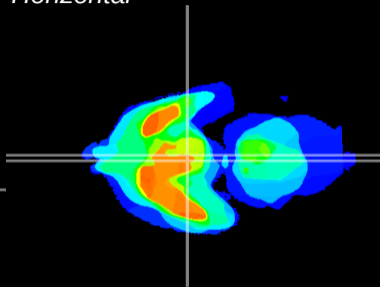

Coronal

Sagittal-R

Sagittal-L

ViBrism: CX12310
Horizontal

Arc