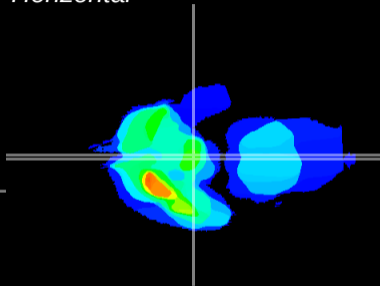

Coronal

Sagittal-R

Sagittal-L

ViBrism: CX12310
Horizontal

ME