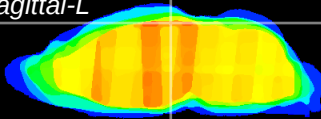

Coronal

Sagittal-R

Sagittal-L

ViBrism: CX12315  
Horizontal

RS