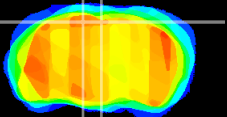

Coronal

Sagittal-R

Sagittal-L

ViBrism: CX12315  
Horizontal

RS