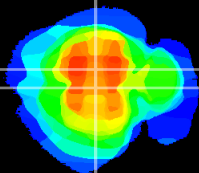

Coronal

Sagittal-R

Sagittal-L

ViBrism: CX12315  
Horizontal

RS