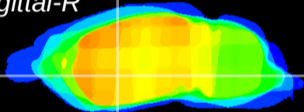

Coronal

Sagittal-R

Sagittal-L

ViBriSM: CX12319
Horizontal

GP