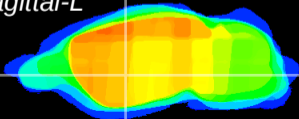

Coronal

Sagittal-R

Sagittal-L

ViBriSM: CX12319
Horizontal

GP