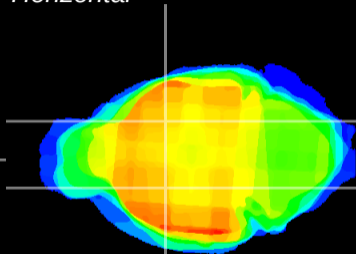

Coronal

Sagittal-R

Sagittal-L

ViBriSM: CX12319
Horizontal

GP