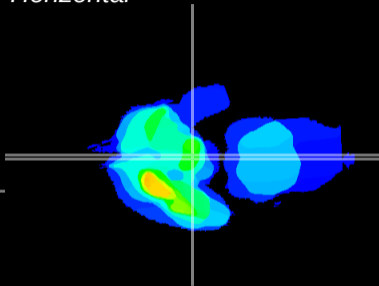

Coronal

Sagittal-R

Sagittal-L

ViBrism: CX12320
Horizontal

ME