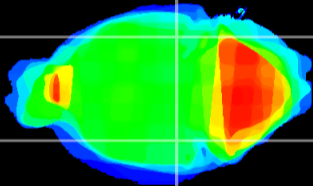

Coronal

Sagittal-R

Sagittal-L

ViBrism: CX12330
Horizontal

ventral S