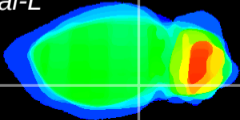

Coronal

Sagittal-R

Sagittal-L

ViBrism: CX12330
Horizontal

ventral S