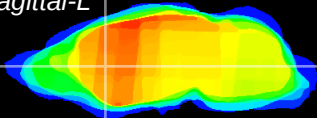

Coronal

Sagittal-R

Sagittal-L

ViBrisM: CX12336
Horizontal

CPU medial