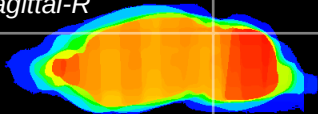

Coronal

Sagittal-R

Sagittal-L

ViBrism: CX12341
Horizontal

IC