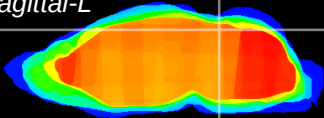

Coronal

Sagittal-R

Sagittal-L

ViBrism: CX12341
Horizontal

IC