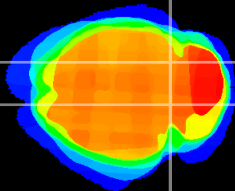

Coronal

Sagittal-R

Sagittal-L

ViBrism: CX12341
Horizontal

IC