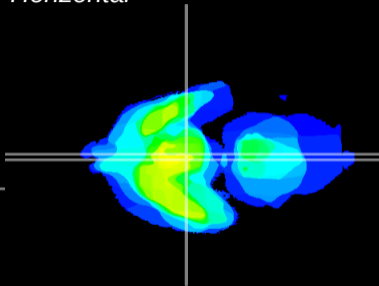

Coronal

Sagittal-R

Sagittal-L

ViBrism: CX12345
Horizontal

Arc