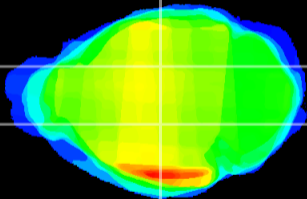

Coronal

Sagittal-R

Sagittal-L

ViBrism: CX12345
Horizontal

VPM/VPL