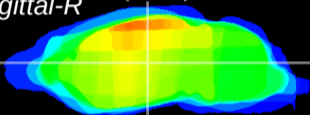

Coronal

Sagittal-R

Sagittal-L

ViBrism: CX12345
Horizontal

VPM/VPL