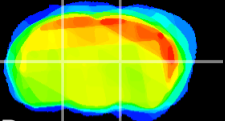

Coronal

Sagittal-R

Sagittal-L

ViBrism: CX12345
Horizontal

VPM/VPL