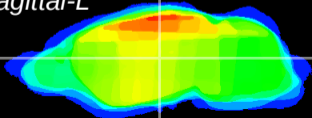

Coronal

Sagittal-R

Sagittal-L

ViBrism: CX12345
Horizontal

VPM/VPL