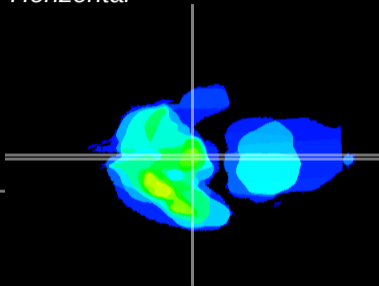

Coronal

Sagittal-R

Sagittal-L

ViBrism: CX12347
Horizontal

ME