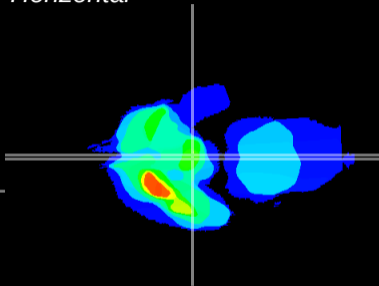

Coronal

Sagittal-R

Sagittal-L

ViBrism: CX12350
Horizontal

ME