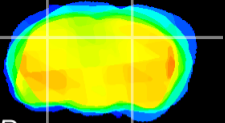

Coronal

Sagittal-R

Sagittal-L

ViBrism: CX12352
Horizontal

CA2/CA3