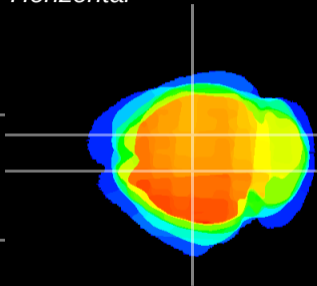

Coronal

Sagittal-R

Sagittal-L

ViBrism: CX12353
Horizontal

CA1