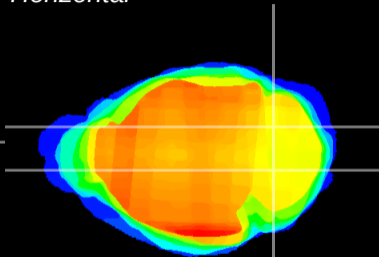

Coronal

Sagittal-R

Sagittal-L

ViBrism: CX12354  
Horizontal

Cb nucleus