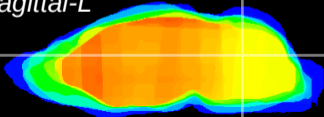

Coronal

Sagittal-R

Sagittal-L

ViBrism: CX12354  
Horizontal

Cb nucleus