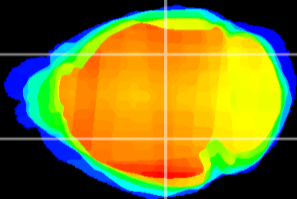

Coronal

Sagittal-R

Sagittal-L

ViBrism: CX12354
Horizontal

LG