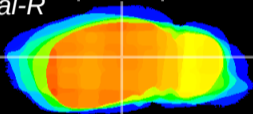

Coronal

Sagittal-R

Sagittal-L

ViBrism: CX12354
Horizontal

LG