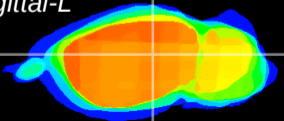

Coronal

Sagittal-R

Sagittal-L

ViBrism: CX12354
Horizontal

LG