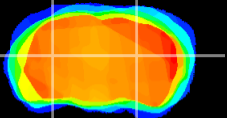

Coronal

Sagittal-R

Sagittal-L

ViBrism: CX12354
Horizontal

LG