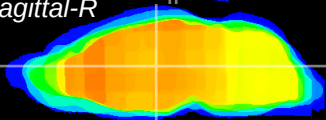

Coronal

Sagittal-R

Sagittal-L

ViBrism: CX12354
Horizontal

MD