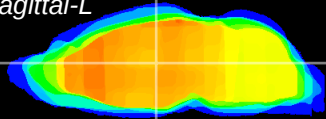

Coronal

Sagittal-R

Sagittal-L

ViBrism: CX12354
Horizontal

MD