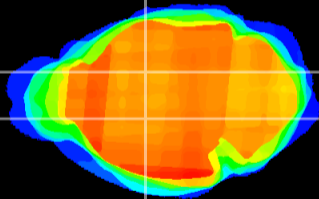

Coronal

Sagittal-R

Sagittal-L

ViBriSm: CX12355
Horizontal

VA/VL