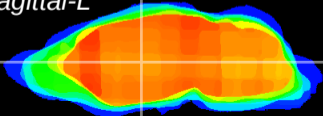

Coronal

Sagittal-R

Sagittal-L

ViBriSm: CX12355
Horizontal

VA/VL