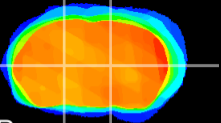

Coronal

Sagittal-R

Sagittal-L

ViBriSm: CX12355
Horizontal

VA/VL