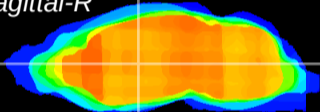

Coronal

Sagittal-R

Sagittal-L

ViBriSm: CX12355
Horizontal

VA/VL