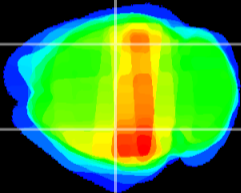

Coronal

Sagittal-R

Sagittal-L

ViBrism: CX12357
Horizontal

CA2/CA3