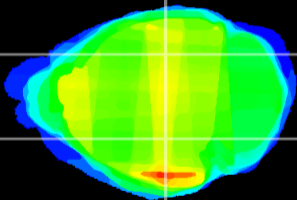

*Coronal*

*Sagittal-R*

*Sagittal-L*

ViBrism: CX12363  
*Horizontal*

LG