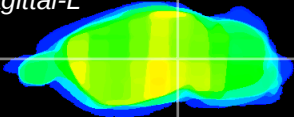

Coronal

Sagittal-R

Sagittal-L

ViBrism: CX12363
Horizontal

MG