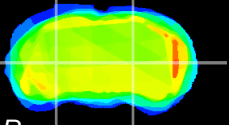

Coronal

Sagittal-R

Sagittal-L

ViBrism: CX12363
Horizontal

MG