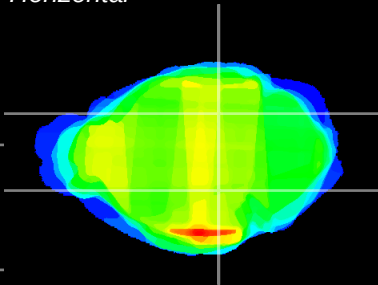

Coronal

Sagittal-R

Sagittal-L

ViBrism: CX12363
Horizontal

MG