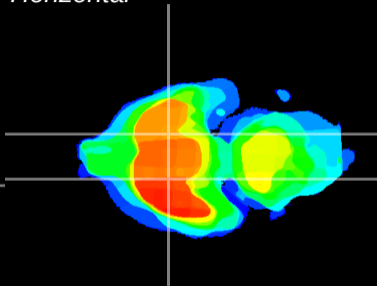

Coronal

Sagittal-R

Sagittal-L

ViBriSm: CX12366  
Horizontal

S0