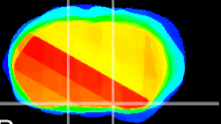

Coronal

Sagittal-R

Sagittal-L

ViBriSm: CX12366  
Horizontal

S0