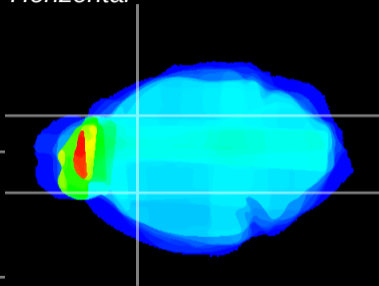

Coronal

Sagittal-R

Sagittal-L

ViBrisM: CX12367
Horizontal

CPU lateral