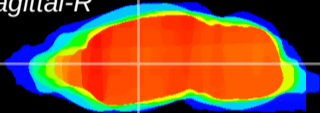

Coronal

Sagittal-R

Sagittal-L

ViBriSM: CX12370
Horizontal

VA/VL