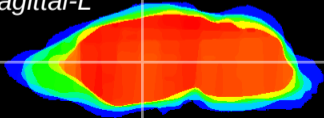

Coronal

Sagittal-R

Sagittal-L

ViBriSM: CX12370
Horizontal

VA/VL