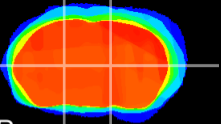

Coronal

Sagittal-R

Sagittal-L

ViBriSM: CX12370
Horizontal

VA/VL