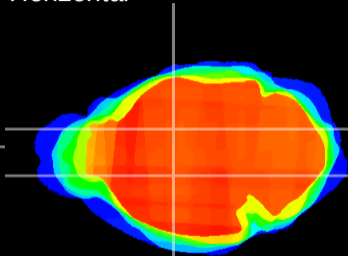

Coronal

Sagittal-R

Sagittal-L

ViBriSM: CX12370
Horizontal

VA/VL