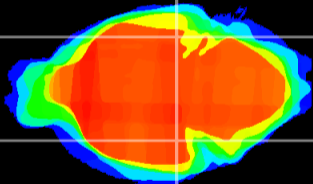

Coronal

Sagittal-R

Sagittal-L

ViBrism: CX12370  
Horizontal

ventral S