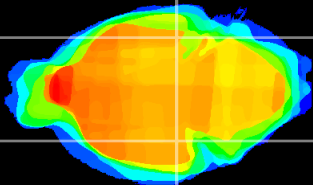

Coronal

Sagittal-R

Sagittal-L

ViBrism: CX12373
Horizontal

ventral S