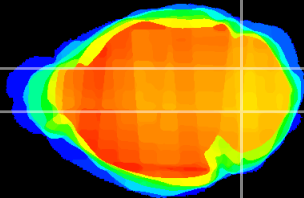

Coronal

Sagittal-R

Sagittal-L

ViBrism: CX12379
Horizontal

Cb nucleus