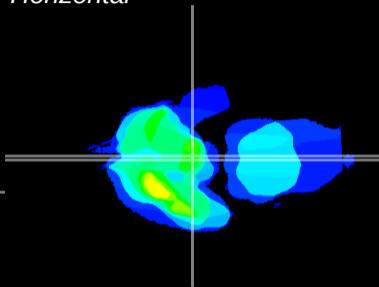

Coronal

Sagittal-R

Sagittal-L

ViBrism: CX12380
Horizontal

ME