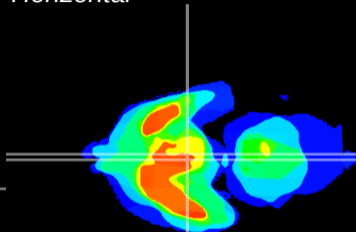

Coronal

Sagittal-R

Sagittal-L

ViBrism: CX12382
Horizontal

Arc