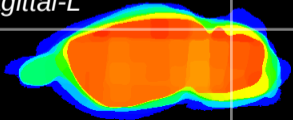

Coronal

Sagittal-R

Sagittal-L

ViBrism: CX12382
Horizontal

Cb lobe