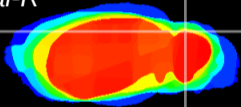

Coronal

Sagittal-R

Sagittal-L

ViBrism: CX12382
Horizontal

Cb lobe