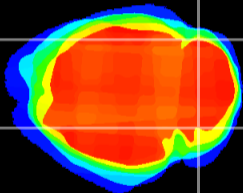

Coronal

Sagittal-R

Sagittal-L

ViBrism: CX12382
Horizontal

Cb lobe