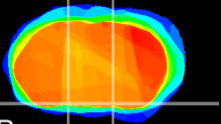

Coronal

Sagittal-R

Sagittal-L

ViBrism: CX12383
Horizontal

S0