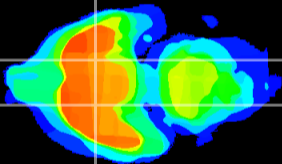

Coronal

Sagittal-R

Sagittal-L

ViBrism: CX12383
Horizontal

S0