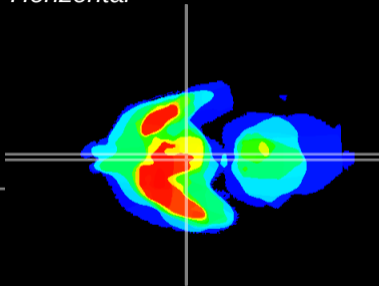

Coronal

Sagittal-R

Sagittal-L

ViBrism: CX12385
Horizontal

Arc