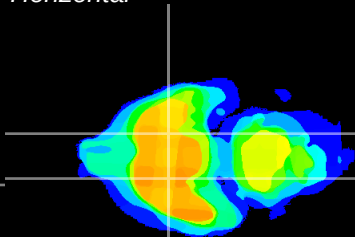

*Coronal*

*Sagittal-R*

*Sagittal-L*

ViBriSM: CX12386  
*Horizontal*

S0