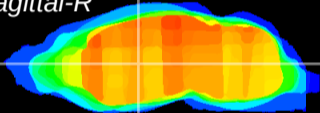

*Coronal*

*Sagittal-R*

*Sagittal-L*

ViBrism: CX12388  
*Horizontal*

VA/VL