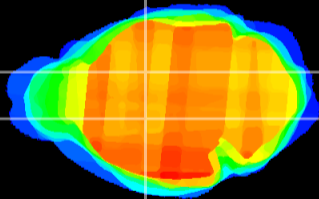

*Coronal*

*Sagittal-R*

*Sagittal-L*

ViBrism: CX12388  
*Horizontal*

VA/VL