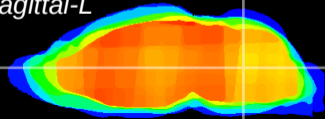

Coronal

Sagittal-R

Sagittal-L

ViBrism: CX12395
Horizontal

MVe