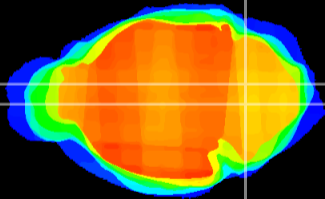

Coronal

Sagittal-R

Sagittal-L

ViBrism: CX12395
Horizontal

MVe