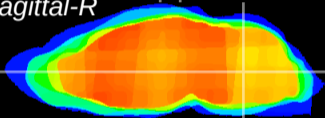

Coronal

Sagittal-R

Sagittal-L

ViBrism: CX12395
Horizontal

MVe