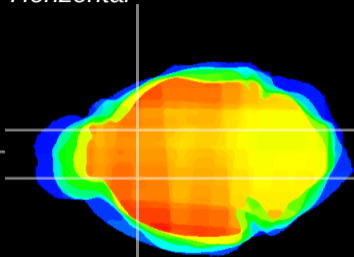

Coronal

Sagittal-R

Sagittal-L

ViBris: CX12396
Horizontal

CPU medial