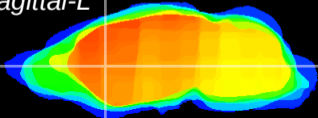

Coronal

Sagittal-R

Sagittal-L

ViBris: CX12396
Horizontal

CPU medial