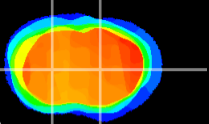

Coronal

Sagittal-R

Sagittal-L

ViBris: CX12396
Horizontal

CPU medial