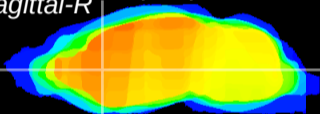

Coronal

Sagittal-R

Sagittal-L

ViBris: CX12396
Horizontal

CPU medial