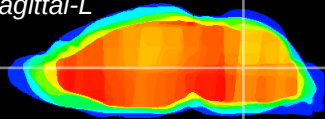

Coronal

Sagittal-R

Sagittal-L

ViBrism: CX12398
Horizontal

MVe