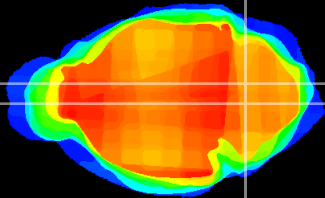

Coronal

Sagittal-R

Sagittal-L

ViBrism: CX12398
Horizontal

MVe