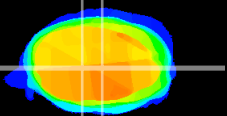

Coronal

Sagittal-R

Sagittal-L

ViBrism: CX12398
Horizontal

MVe