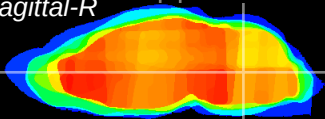

Coronal

Sagittal-R

Sagittal-L

ViBrism: CX12398
Horizontal

MVe