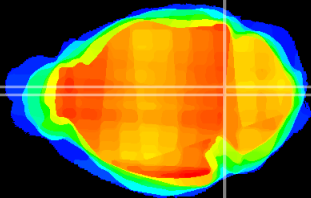

Coronal

Sagittal-R

Sagittal-L

ViBrism: CX12398
Horizontal

Tg