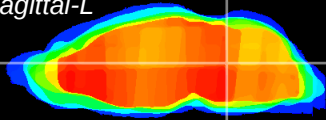

Coronal

Sagittal-R

Sagittal-L

ViBrism: CX12398
Horizontal

Tg