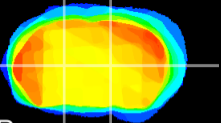

Coronal

Sagittal-R

Sagittal-L

ViBrism: CX12399
Horizontal

VA/VL