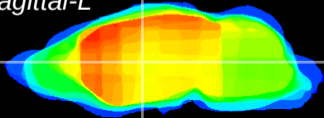

Coronal

Sagittal-R

Sagittal-L

ViBrism: CX12399
Horizontal

VA/VL