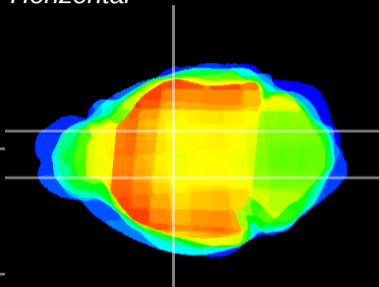

Coronal

Sagittal-R

Sagittal-L

ViBrism: CX12399
Horizontal

VA/VL