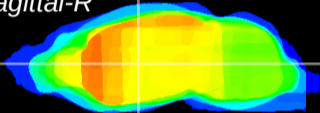

Coronal

Sagittal-R

Sagittal-L

ViBrism: CX12399
Horizontal

VA/VL