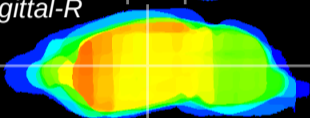

Coronal

Sagittal-R

Sagittal-L

ViBrism: CX12399
Horizontal

VPM/VPL