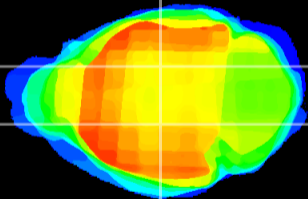

Coronal

Sagittal-R

Sagittal-L

ViBrism: CX12399
Horizontal

VPM/VPL