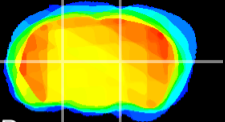

Coronal

Sagittal-R

Sagittal-L

ViBrism: CX12399
Horizontal

VPM/VPL