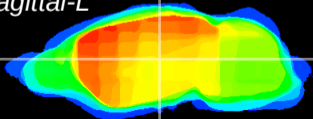

Coronal

Sagittal-R

Sagittal-L

ViBrism: CX12399
Horizontal

VPM/VPL