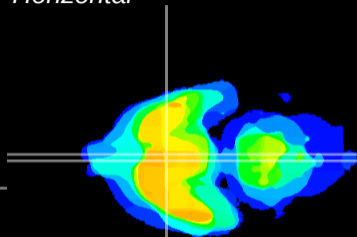

Coronal

Sagittal-R

Sagittal-L

ViBrism: CX12400
Horizontal

SCN