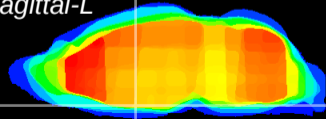

Coronal

Sagittal-R

Sagittal-L

ViBrism: CX12400
Horizontal

SCN