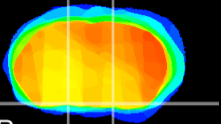

Coronal

Sagittal-R

Sagittal-L

ViBrism: CX12400
Horizontal

S0