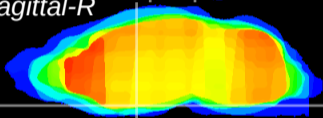

Coronal

Sagittal-R

Sagittal-L

ViBrism: CX12400
Horizontal

S0