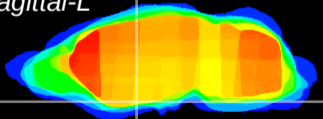

Coronal

Sagittal-R

Sagittal-L

ViBrism: CX12400
Horizontal

S0