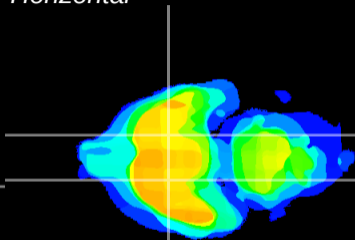

Coronal

Sagittal-R

Sagittal-L

ViBrism: CX12400
Horizontal

S0